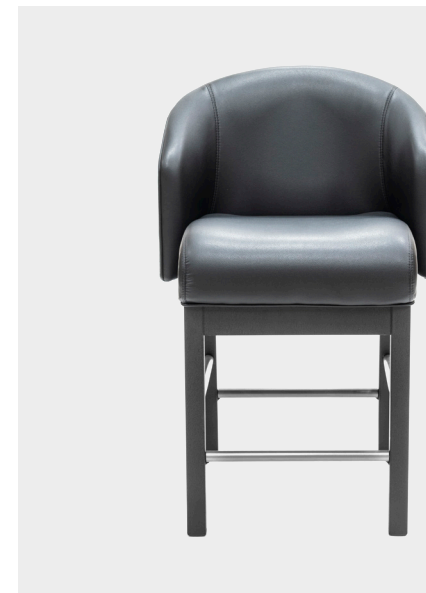

PAV-214-24SH
Wraparound Back
Shown with Optional Head-to-Head-Tacking

APPROXIMATE DIMENSIONS:
Seat Height: 24.0 in
Seat Width: 18.0 in
Seat Depth: 17.8 in
Overall Height: 35.3 in
Overall Width: 22.5 in
Overall Depth: 23.3 in