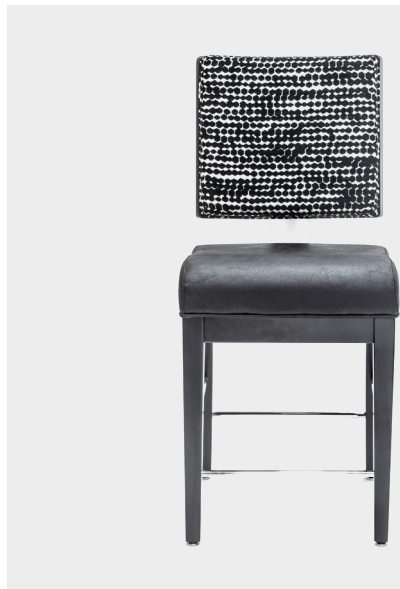

HOLLYWOOD SERIES

SHOW-STOPPING DESIGN

STANDARD FEATURES

Exposed Wood Back | Exposed, Decorative, Powder Coated Aluminum Back Plate with Flex Back Action Wave Profile, High-Density Molded Foam Seat Cushion | Solid Aluminum Stretchers
All Hardwood Frame Construction (Optional Aluminum Frame Available) | Premium Carpet Glides

ROMA SERIES

DIGNITY ON DISPLAY

STANDARD FEATURES

All Hardwood Frame Construction | Powder Coated Aluminum Back Plate with Flex Back Action Exposed Wood Edge Around Back Perimeter (Optional Gasser Protective Edge Available)
Webbed Deck Seat with High-Density Molded Foam Seat Cushion | Premium Super Glides

HWD-100-24SH
Square Back

APPROXIMATE DIMENSIONS:
Seat Height: 24.0 in
Seat Width: 18.0 in
Seat Depth: 17.8 in
Overall Height: 43.0 in
Overall Width: 18.0 in
Overall Depth: 22.9 in