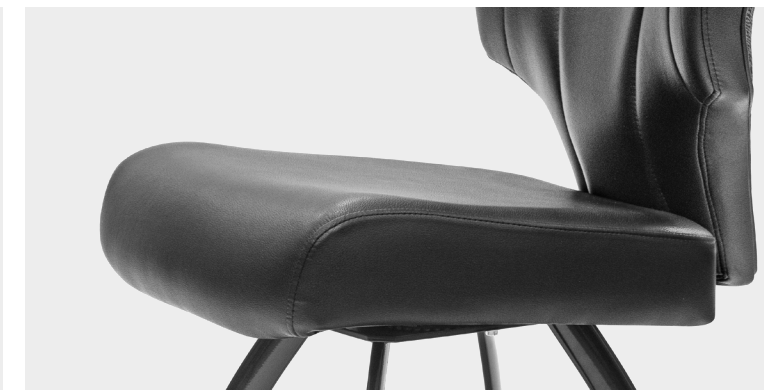

Shown with Optional Welt and Aluminum Finger Grip (FG-3)

NEW PRODUCT

MYRA

REFASHIONED ERGONOMICS

STANDARD FEATURES

Fully Upholstered Compound Curved Backrest | Weltless Back Panel Construction (Optional Welt Available)
Aluminum Back Plate with Flex Back Action | Plush Ergonomic Molded Inside Backrest Cushion with Enhanced Lumbar Channel Sewn Detail on Inside Back | Ergonomic Wave Profile Seat with Waterfall Front (20.0" and 18.5" Seat Widths Available)
Eco-Friendly Powder Coat Finish

APPROXIMATE DIMENSIONS:
Seat Height: 20.5 - 25.0 in
Seat Width: 20.0 in
Seat Depth: 19.0 in
Overall Height: 36.5 - 41.0 in
Overall Width: 22.0 in
Overall Depth: 26.5 in

APPROXIMATE DIMENSIONS:
Seat Height: 24.0 in
Seat Width: 20.0 in
Seat Depth: 19.0 in
Overall Height: 40.0 in
Overall Width: 21.0 in
Overall Depth: 26.3 in

APPROXIMATE DIMENSIONS:
Seat Height: 20.5 - 25.0 in
Seat Width: 20.0 in
Seat Depth: 19.0 in
Overall Height: 36.25 - 40.8 in
Overall Width: 22.0 in
Overall Depth: 26.5 in

APPROXIMATE DIMENSIONS:
Seat Height: 24.0 in
Seat Width: 20.0 in
Seat Depth: 19.0 in
Overall Height: 39.8 in
Overall Width: 21.0 in
Overall Depth: 26.3 in