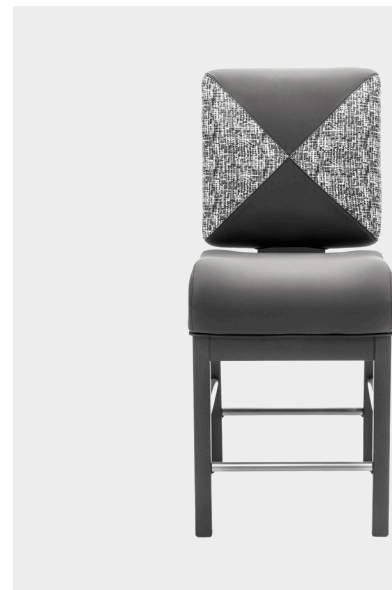

PAV-200-24SH
Fully Upholstered Back

APPROXIMATE DIMENSIONS:
Seat Height: 24.0 in
Seat Width: 18.0 in
Seat Depth: 17.8 in
Overall Height: 41.3 in
Overall Width: 18.0 in
Overall Depth: 23.5 in