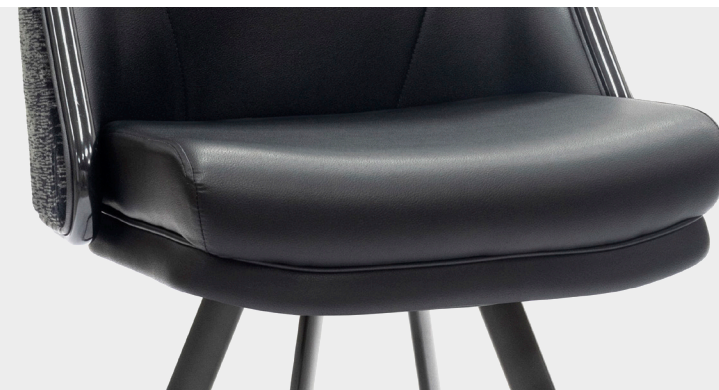

APPROXIMATE DIMENSIONS:
Seat Height: 20.5 - 25.0 in
Seat Width: 20.0 in
Seat Depth: 18.0 in
Overall Height: 35.5 - 40.0 in
Overall Width: 22.0 in
Overall Depth: 27.0 in

APPROXIMATE DIMENSIONS:
Seat Height: 24.0 in
Seat Width: 20.0 in
Seat Depth: 18.0 in
Overall Height: 39.0 in
Overall Width: 22.0 in
Overall Depth: 26.3 in

APPROXIMATE DIMENSIONS:
Seat Height: 20.5 - 25.0 in
Seat Width: 19.0 in
Seat Depth: 18.5 in
Overall Height: 36.0 - 40.5 in
Overall Width: 22.0 in
Overall Depth: 24.5 in

APPROXIMATE DIMENSIONS:
Seat Height: 24.0 in
Seat Width: 19.0 in
Seat Depth: 18.5 in
Overall Height: 39.5 in
Overall Width: 22.0 in
Overall Depth: 24.5 in

APPROXIMATE DIMENSIONS:
Seat Height: 20.5 - 25.0 in
Seat Width: 20.0 in
Seat Depth: 18.5 in
Overall Height: 34.0 - 39.5 in
Overall Width: 22.0 in
Overall Depth: 27.0 in

APPROXIMATE DIMENSIONS:
Seat Height: 24.0 in
Seat Width: 20.0 in
Seat Depth: 18.5 in
Overall Height: 38.5 in
Overall Width: 22.0 in
Overall Depth: 26.3 in