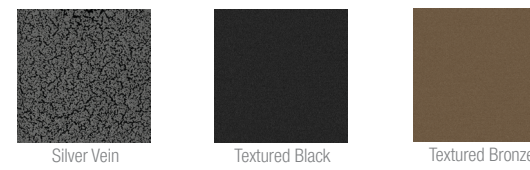

Eco-Friendly Powder Coat Finish

Optional Integrated Power Outlets Available

See Finish Options on page 7.

POWDER COAT COLOR PALETTE

STANDARD COLORS

TEXTURED FINISHES

PROTECTIVE EDGE COLOR PALETTE

STANDARD COLORS