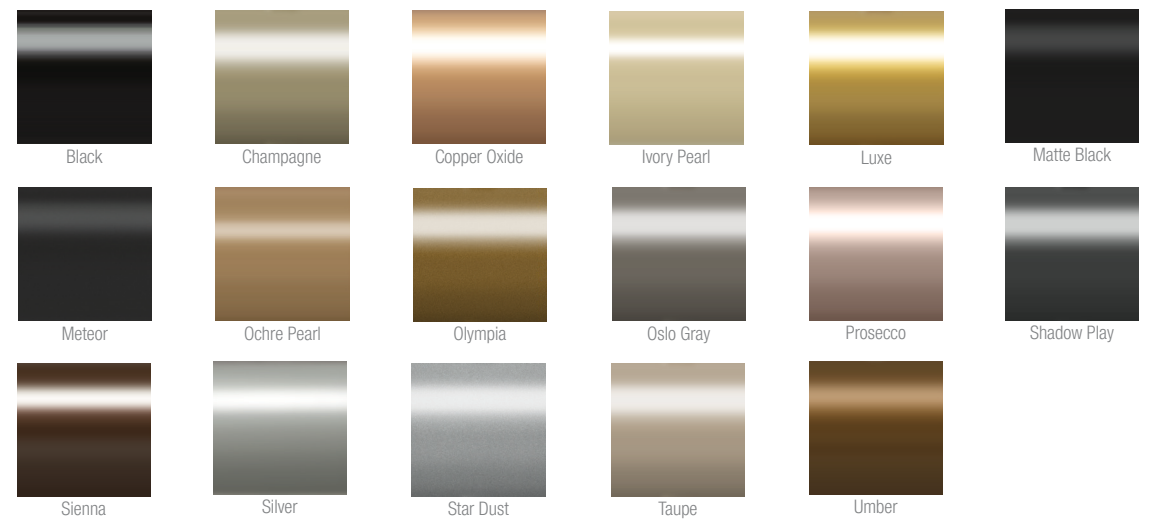

Eco-Friendly Powder Coat Finish

Optional Integrated Power Outlets Available

See Finish Options on page 7.

POWDER COAT COLOR PALETTE

STANDARD COLORS

TEXTURED FINISHES

PROTECTIVE EDGE COLOR PALETTE

STANDARD COLORS

CUSTOM COLORS AVAILABLE

Note: All colors illustrated here are made by the lithographic process and may vary from actual product colors.

MANUFACTURED IN THE USA

Supported with a 10 year limited warranty and industry leading customer service.