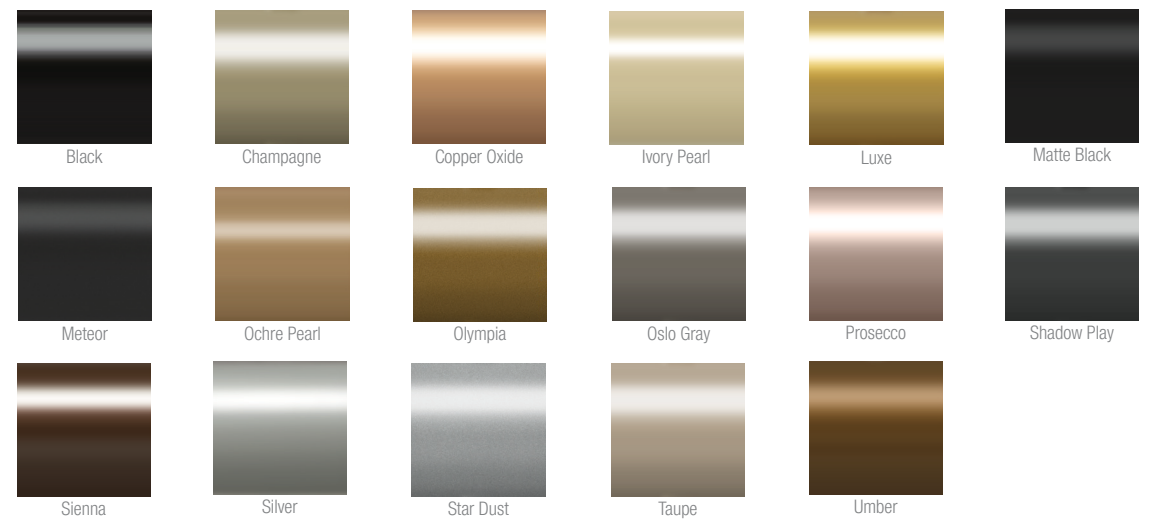

CUSTOM COLORS AVAILABLE

Note: All colors illustrated here are made by the lithographic process and may vary from actual product colors.